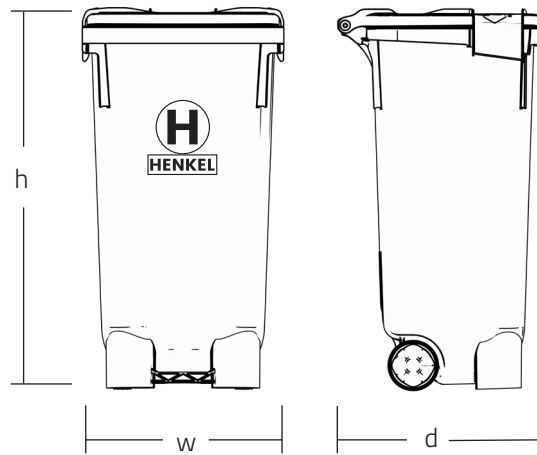

FATBOXX[®] easy

Waste bin for used cooking oil and fats, food wastes and slaughterhouse waste

Product	Volume l (nominal)	Height (h)	Width (w)	Depth (d)	Wheels Ø in mm	Weight in kg
FATBOXX [®] easy	60 l	753	400	400	100	4,8

All specified dimensions are approximate.

Leak-proof and odour-proof:

- A simple locking system prevent liquids from leaking and the release of unpleasant odours.

Heat Resistant:

- FATBOXXeasy can be filled with hot oil up to 110 °C (230°F).

Stackable:

- Can be stacked with up to 8 containers including mounted wheels.
- 2 bins can be stacked on top of each other.

Palletizable:

- 6 containers can be transported filled on an Euro pallet.
- 2 full Euro pallets (12 containers in total) can be transported on top of each other.

Wheels:

- Can be easily assembled and dismantled (Quick-Release-Technic)

Filling:

- Scaling inside the container as standard

Options:

- Translucent colour, fill level visible from outside
- Hotprint, stickers
- Special colours on request